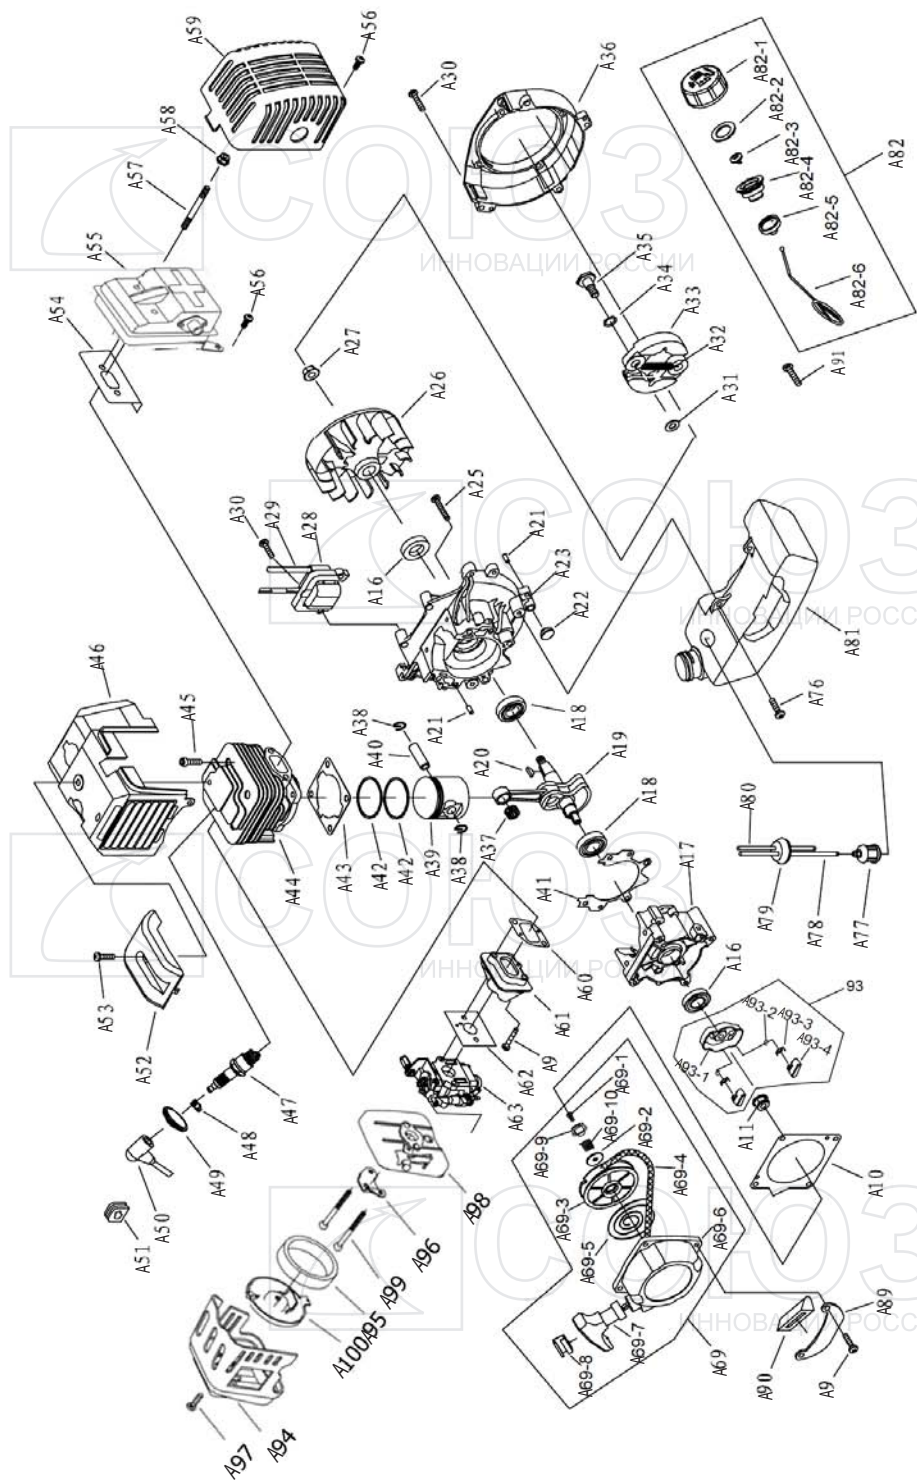

ЭЛЕКТРОДВИГАТЕЛЬ ДЛЯ БТС-9243Л

NO.	DESCRIPTION	NO.	DESCRIPTION	NO.	DESCRIPTION
A9	SCREW M5X20	A44	CYLINDER	A69-10	EASY START COIL SPRING
A10	GASKET	A45	SCREW	A76	SCREW M5X16
A11	NUT	A46	GUIDE COVER ASSY	A77	CLEANER COVER
A16	OIL SEAL	A47	SPARK PLUG	A78	OUTLET FUEL PIPE
A17	CRANK CASE	A48	SPRING	A79	PLUG
A18	BEARING 6202	A49	PLUG COVER	A80	INLET FUEL PIPE
A19	CRANKSHAFT	A50	PLUG CAP	A81	FUEL TANK
A20	KEY	A51	PLUG	A82	LID ASSY
A21	PIN	A52	UPPER COVER	A82-1	FUEL TANK LID
A22	RUBBER WASHER	A53	SCREW	A82-2	GASKET
A23	CRANK CASE	A54	GASKET	A82-3	INLET
A25	SCREW M5X30	A55	MUFFLER	A82-4	INSIDE COVER
A26	MAGNETO ROTOR COMP	A56	SCREW	A82-5	LID
A27	NUT	A57	BOLT	A82-6	CHAIN
A28	IGNITION COLL COMP	A58	NUT	A89	STAND
A29	CORD COMP	A59	MUFFLER COVER	A90	RUBBER COVER
A30	BOLT M5X20	A60	GASKET	A91	SCREW M5X20
A31	WASHER	A61	ADMITTING PIPE	A93	STARTER PULLEY ASSY
A32	SPRING	A62	GASKET	A93-1	STARTER REEL
A33	EXPANDER	A63	CARBURETOR	A93-2	STOP RING
A34	WASHER	A69	STARTER	A93-3	STARTER PAWL SPRING
A35	SCREW PIN	A69-1	SCREW	A93-4	STARTER PAWL
A36	FAN COVER	A69-2	WASHER	A94	AIRFILTER COVER
A37	BEARING 10X13X16	A69-3	START POPE REEL	A95	AIR CLEANER
A38	RING	A69-4	POPE	A96	AIRFILTER COVER SEAT
A39	PISTON	A69-5	RECOIL SPRING	A97	SCREW
A40	PISTON PIN	A69-6	START COVER ASSY	A98	CHOKE SEAT ASSY
A41	GASKET	A69-7	START HANDLE	A99	SCREW
A42	PISTON RING	A69-8	RING	A100	CIRCULAR COVER
A43	GASKET	A69-9	START RATCHET		

SO-RU20151124 VER:2.1